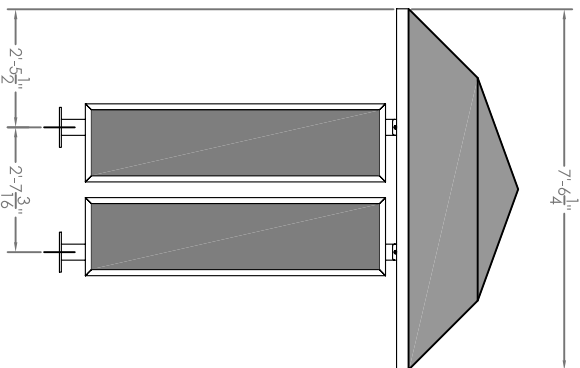

SIDE VIEW w/ PEAK ROOF

SHELTER FEATURES:

1. RATING: 90 MPH OR 150 MPH
2. ROOF STYLE : PEAK OR SKYLIGHT
3. FINISH: BLACK, DARK BRONZE, WHITE, FOREST GREEN, SILVER SPECK, POSTAL GREY OR SANDSTONE
4. SIDE PANEL PLYWOOD INTERIOR COLOR: TAN, BLACK, GREY
5. 4C MAILBOX SELECTION: REFER TO FLORENCE VERSATILE SUITE A, C, E, F, OR G
6. SOLAR OR A/C POWERD LIGHT OPTION SOLD SEPARATELY
7. FOR TECHNICAL FOUNDATION AND ROOF DETAILS REFER TO SPECIFIC MODEL SPECIFICATION DOCUMENTS

DESCRIPTION:
VARIO III 4C CONFIGURABLE MAIL SHELTERS
BACK TO BACK

SIZE: **A** SHEET: **1 OF 1**

DRAWING NUMBER:
VAR3BCS