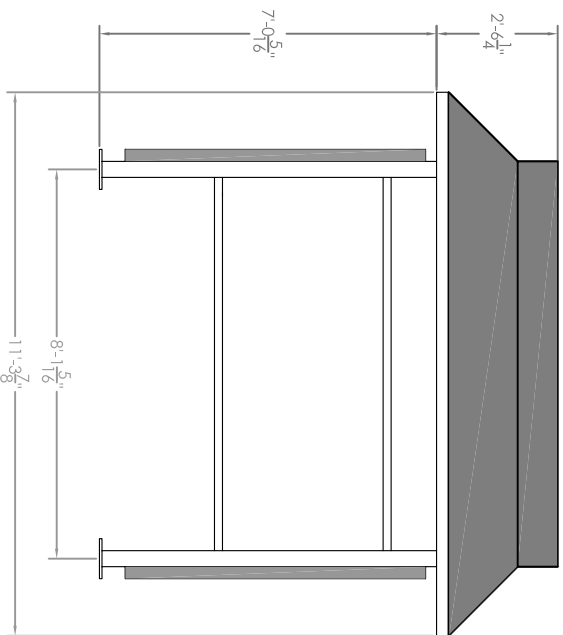

VARIO III w/ PEAK ROOF