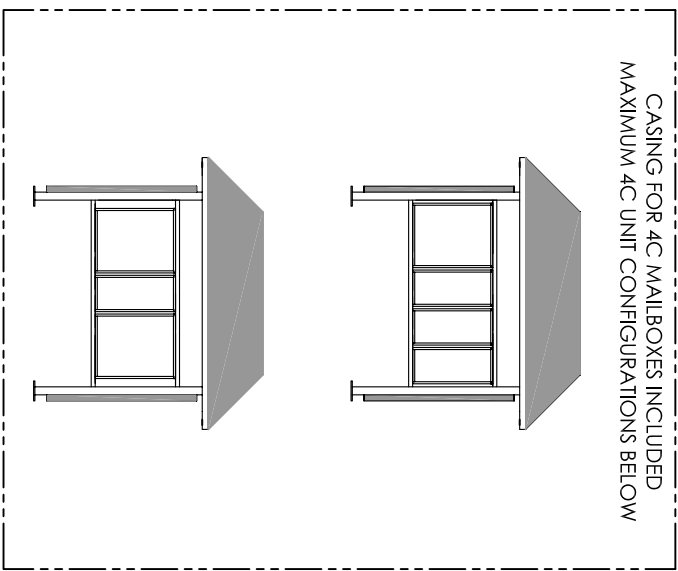

VARIO III w/ PEAK ROOF