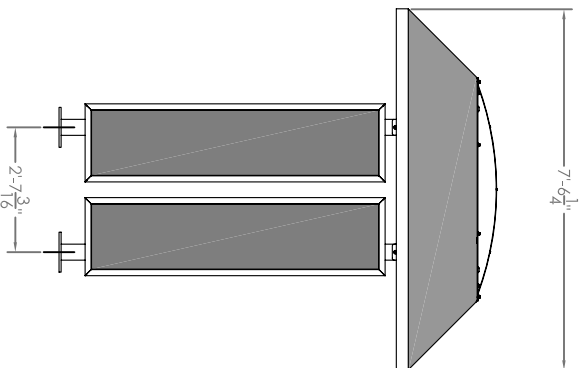

SIDE VIEW w/ SKYLIGHT ROOF