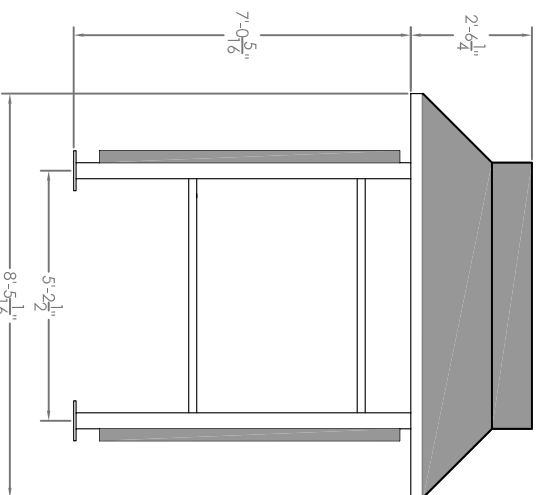

VARIO II W/ PEAK ROOF