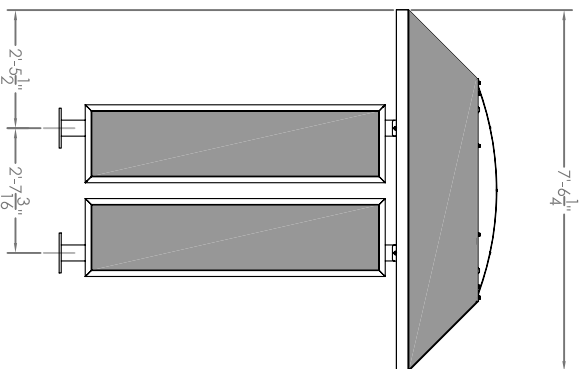

SIDE VIEW W/ SKYLIGHT