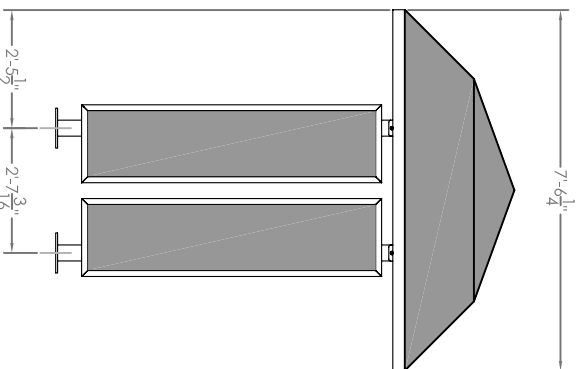

SIDE VIEW W/ PEAK ROOF