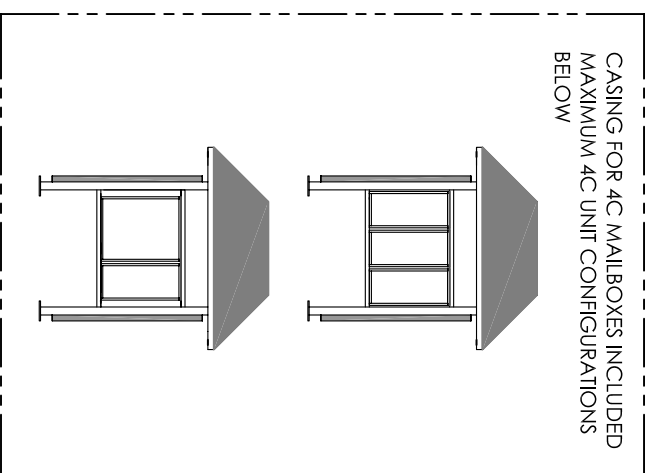

SHELTER FEATURES:

1. RATING: 90 MPH OR 150 MPH
2. ROOF STYLE : PEAK OR SKYLIGHT
3. FINISH: BLACK, DARK BRONZE, WHITE, FOREST GREEN, SILVER SPECK, POSTAL GREY OR SANDSTONE
4. SIDE PANEL PLYWOOD INTERIOR COLOR: TAN, BLACK, GREY
5. 4C MAILBOX SELECTION: REFER TO FLORENCE VERSATILE SUITE A, C, E, F, OR G
6. SOLAR OR A/C POWERED LIGHT OPTION SOLD SEPARATELY
7. FOR TECHNICAL FOUNDATION AND ROOF DETAILS REFER TO SPECIFIC MODEL SPECIFICATION DOCUMENTS

DESCRIPTION:
VARIO II 4C CONFIGURABLE MAIL SHELTER
BACK TO BACK

SIZE: A
SHEET: 1 OF 1

DRAWING NUMBER:

VAR2BCS

COPYRIGHT FLORENCE CORP. 2007