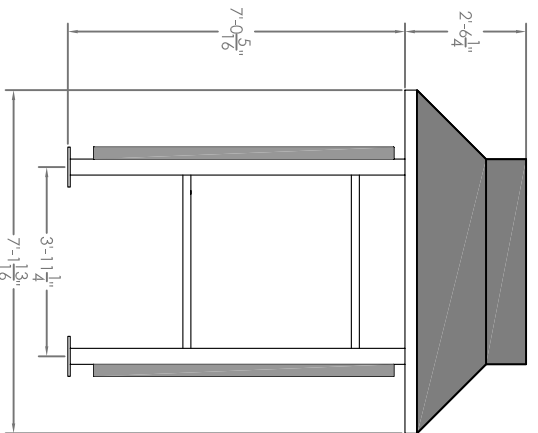

VARIO I w/ SKYLIGHT ROOF

SIDE VIEW W/ SKYLIGHT

VARIO I w/ PEAK ROOF

SIDE VIEW W/ PEAK ROOF

- SHELTER FEATURES:
1. RATING: 90 MPH OR 150 MPH
 2. ROOF STYLE : PEAK OR SKYLIGHT
 3. FINISH: BLACK, DARK BRONZE, WHITE, FOREST GREEN, SILVER SPECK, POSTAL GREY OR SANDSTONE
 4. SIDE PANEL PLYWOOD INTERIOR COLOR: TAN, BLACK, GREY
 5. 4C MAILBOX SELECTION: REFER TO FLORENCE VERSATILE SUITE A, C, E, F, OR G
 6. SOLAR OR A/C POWERED LIGHT OPTION SOLD SEPARATELY
 7. FOR TECHNICAL FOUNDATION AND ROOF DETAILS REFER TO SPECIFIC MODEL SPECIFICATION DOCUMENTS

DESCRIPTION:
VARIO I 4C CONFIGURABLE MAIL SHELTER
BACK TO BACK

THIS DRAWING IS THE SOLE PROPERTY OF FLORENCE MANUFACTURING WHO CLAIMS PROPRIETARY RIGHTS IN THE MATERIAL DISCLOSED. IT IS ISSUED IN CONFIDENCE FOR ENGINEERING INFORMATION ONLY AND MAY NOT BE COPIED OR USED FOR INFORMATION OR MANUFACTURE OF ANYTHING SHOWN WITHOUT SPECIFIC PERMISSION FROM FLORENCE MANUFACTURING.
COPYRIGHT FLORENCE CORP. 2007

SIZE: A
SHEET: 1 OF 1

DRAWING NUMBER:
VAR1BCS