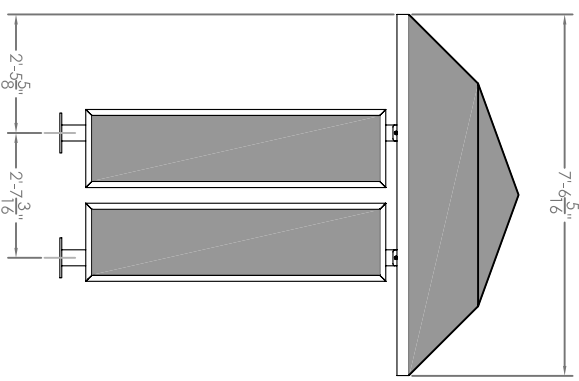

VARIO I w/ SKYLIGHT ROOF

SIDE VIEW W/ SKYLIGHT

VARIO I w/ PEAK ROOF

SIDE VIEW W/ PEAK ROOF

- SHELTER FEATURES:
1. RATING: 90 MPH OR 150 MPH
 2. ROOF STYLE : PEAK OR SKYLIGHT
 3. FINISH: BLACK, DARK BRONZE, WHITE, FOREST GREEN, SILVER SPECK, POSTAL GREY OR SANDSTONE
 4. SIDE PANEL PLYWOOD INTERIOR COLOR: TAN, BLACK, GREY
 5. 4C MAILBOX SELECTION: REFER TO FLORENCE VERSATILE SUITE A, C, E, F, OR G
 6. SOLAR OR A/C POWERED LIGHT OPTION SOLD SEPARATELY
 7. FOR TECHNICAL FOUNDATION AND ROOF DETAILS REFER TO SPECIFIC MODEL SPECIFICATION DOCUMENTS

DESCRIPTION:
VARIO I 4C CONFIGURABLE MAIL SHELTER
BACK TO BACK

THIS DRAWING IS THE SOLE PROPERTY OF FLORENCE MANUFACTURING WHO CLAIMS PROPRIETARY RIGHTS IN THE MATERIAL DISCLOSED. IT IS ISSUED IN CONFIDENCE FOR ENGINEERING INFORMATION ONLY AND MAY NOT BE COPIED OR USED FOR INFORMATION OR MANUFACTURE OF ANYTHING SHOWN WITHOUT SPECIFIC PERMISSION FROM FLORENCE MANUFACTURING.
COPYRIGHT FLORENCE CORP. 2007

SIZE: A
SHEET: 1 OF 1

DRAWING NUMBER:
VAR1BCS