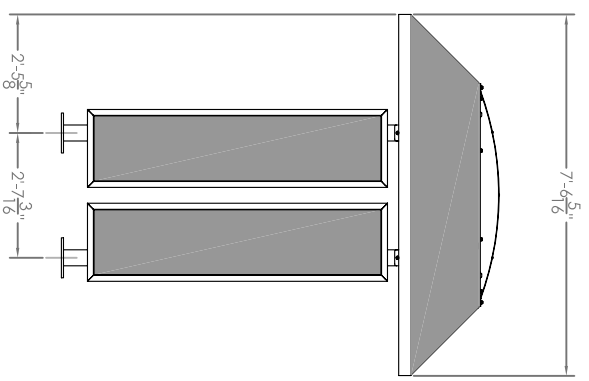

VARIO I w/ SKYLIGHT ROOF

SIDE VIEW W/ SKYLIGHT

VARIO I w/ PEAK ROOF

SIDE VIEW W/ PEAK ROOF

- SHELTER FEATURES:
1. RATING: 90 MPH OR 150 MPH
 2. ROOF STYLE : PEAK OR SKYLIGHT
 3. FINISH: BLACK, DARK BRONZE, WHITE, FOREST GREEN, SILVER SPECK, POSTAL GREY OR SANDSTONE
 4. SIDE PANEL PLYWOOD INTERIOR COLOR: TAN, BLACK, GREY
 5. 4C MAILBOX SELECTION: REFER TO FLORENCE VERSATILE SUITE A, C, E, F, OR G
 6. SOLAR OR A/C POWERED LIGHT OPTION SOLD SEPARATELY
 7. FOR TECHNICAL FOUNDATION AND ROOF DETAILS REFER TO SPECIFIC MODEL SPECIFICATION DOCUMENTS

DESCRIPTION:
VARIO I 4C CONFIGURABLE MAIL SHELTER
BACK TO BACK

THIS DRAWING IS THE SOLE PROPERTY OF FLORENCE MANUFACTURING WHO CLAIMS PROPRIETARY RIGHTS IN THE MATERIAL DISCLOSED. IT IS ISSUED IN CONFIDENCE FOR ENGINEERING INFORMATION ONLY AND MAY NOT BE COPIED OR USED FOR INFORMATION OR MANUFACTURE OF ANYTHING SHOWN WITHOUT SPECIFIC PERMISSION FROM FLORENCE MANUFACTURING.
COPYRIGHT FLORENCE CORP. 2007

SIZE: A
SHEET: 1 OF 1

DRAWING NUMBER:
VAR1BCS