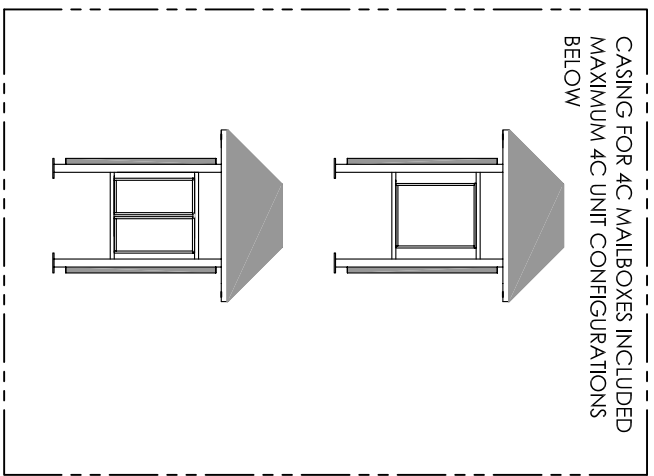

VARIO I w/ SKYLIGHT ROOF

SIDE VIEW W/ SKYLIGHT

VARIO I w/ PEAK ROOF

SIDE VIEW W/ PEAK ROOF

- SHELTER FEATURES:
1. RATING: 90 MPH OR 150 MPH
 2. ROOF STYLE : PEAK OR SKYLIGHT
 3. FINISH: BLACK, DARK BRONZE, WHITE, FOREST GREEN, SILVER SPECK, POSTAL GREY OR SANDSTONE
 4. SIDE PANEL PLYWOOD INTERIOR COLOR: TAN, BLACK, GREY
 5. 4C MAILBOX SELECTION: REFER TO FLORENCE VERSATILE SUITE A, C, E, F, OR G
 6. SOLAR OR A/C POWERED LIGHT OPTION SOLD SEPARATELY
 7. FOR TECHNICAL FOUNDATION AND ROOF DETAILS REFER TO SPECIFIC MODEL SPECIFICATION DOCUMENTS

DESCRIPTION:
VARIO I 4C CONFIGURABLE MAIL SHELTER
BACK TO BACK

THIS DRAWING IS THE SOLE PROPERTY OF FLORENCE MANUFACTURING WHO CLAIMS PROPRIETARY RIGHTS IN THE MATERIAL DISCLOSED. IT IS ISSUED IN CONFIDENCE FOR ENGINEERING INFORMATION ONLY AND MAY NOT BE COPIED OR USED FOR INFORMATION OR MANUFACTURE OF ANYTHING SHOWN WITHOUT SPECIFIC PERMISSION FROM FLORENCE MANUFACTURING.
COPYRIGHT FLORENCE CORP. 2007

SIZE: A
SHEET: 1 OF 1

DRAWING NUMBER:
VAR1BCS