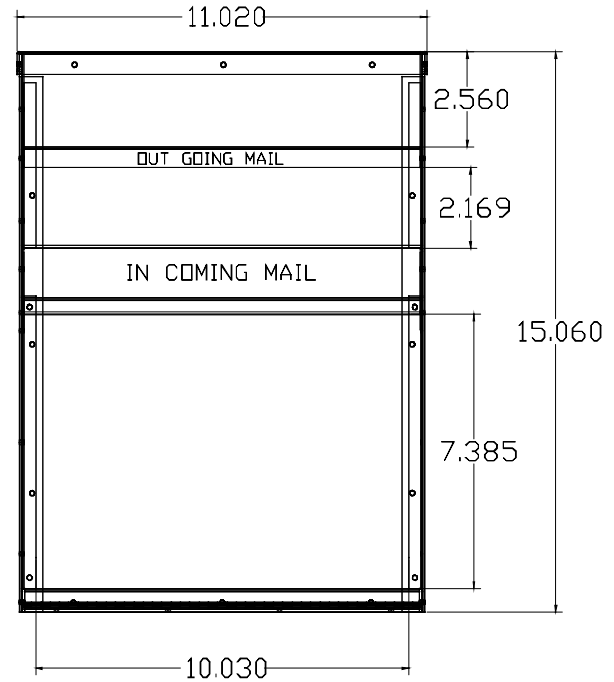

MB2000

AUTH AF FLORENCE
MANUFACTURING COMPANY
5935 CORPORATE DRIVE
MANHATTAN KANSAS 66503