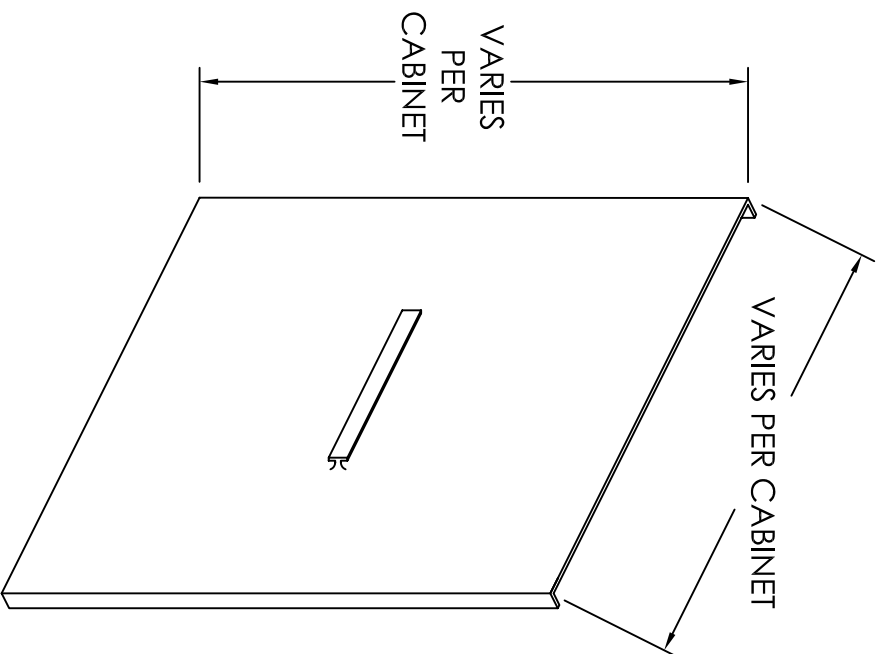

LIFT OFF REAR COVER

- * STANDARD FOR 1500 AND 2600R SERIES
- * OPTIONAL FOR 1550 AND 1700 SERIES
- * HELD IN PLACE BY BRACKETS ON REAR OF UNIT

AUTH **AF** FLORENCE
MANUFACTURING COMPANY
5935 CORPORATE DRIVE
MANHATTAN KANSAS 66503