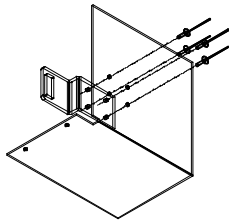

A.F. SUPPLIED COMPONENTS FOR ARROW DOOR SECURITY KIT
FOR AUTH-FLORENCE 1400 SERIES HORIZONTAL MAILBOX

KIT #KL14700

<u>PART NUMBER</u>	<u>DESCRIPTION</u>	<u>QTY</u>
86109	RIVET	2
86409	BOLT-CARRIAGE 10-32x.625	3
14710	INSERT	1
14704	LOCK BRACKET	1
14706	BACKPLATE	1
14707	BOLT-CARRIAGE 10-32x1.5	4
14708	HIGH SECURITY DOOR	1
14711	8-32 x 1" SCREW	2
86091	10-32 STAIN STL STOP NUT	7
86170	8-32 FLAT HEX NUT	2

P/N 14710
INSERT ASSY

P/N 14704
LOCK BRACKET

P/N 14708
H.S. DOOR

P/N 14706
BACKPLATE