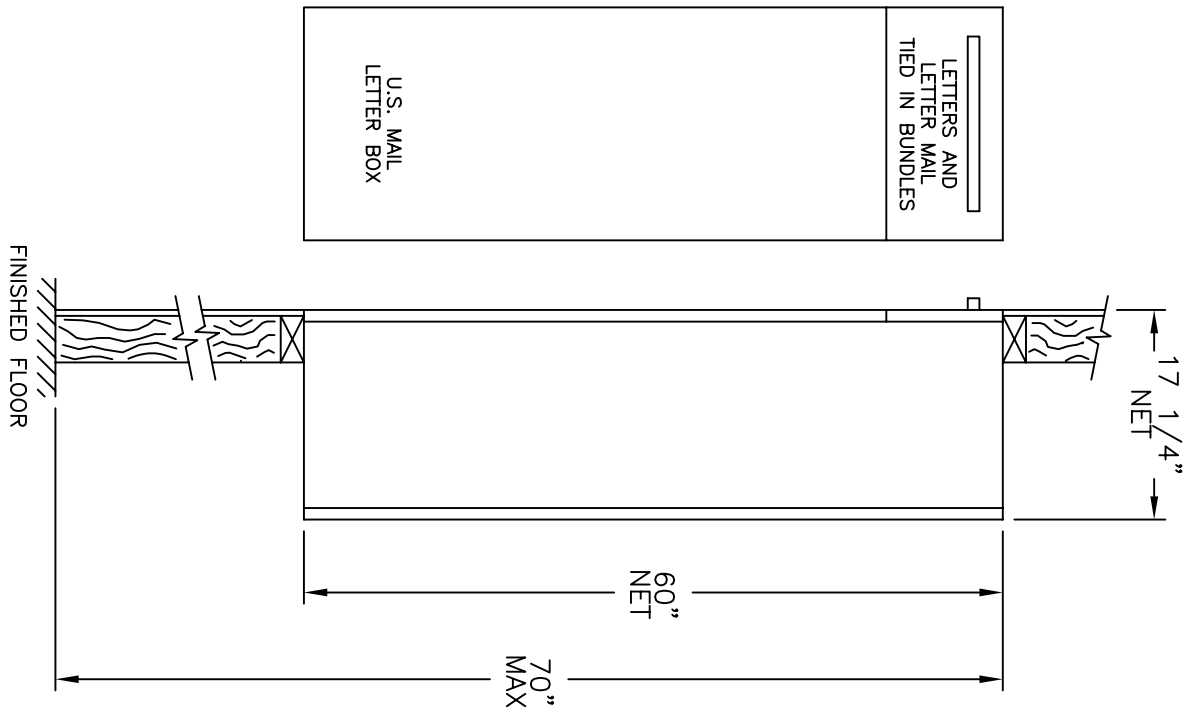

COLLECTION UNIT CCCF60RM

AUTH **AF** FLORENCE
MANUFACTURING COMPANY
5935 CORPORATE DRIVE
MANHATTAN KANSAS 66503