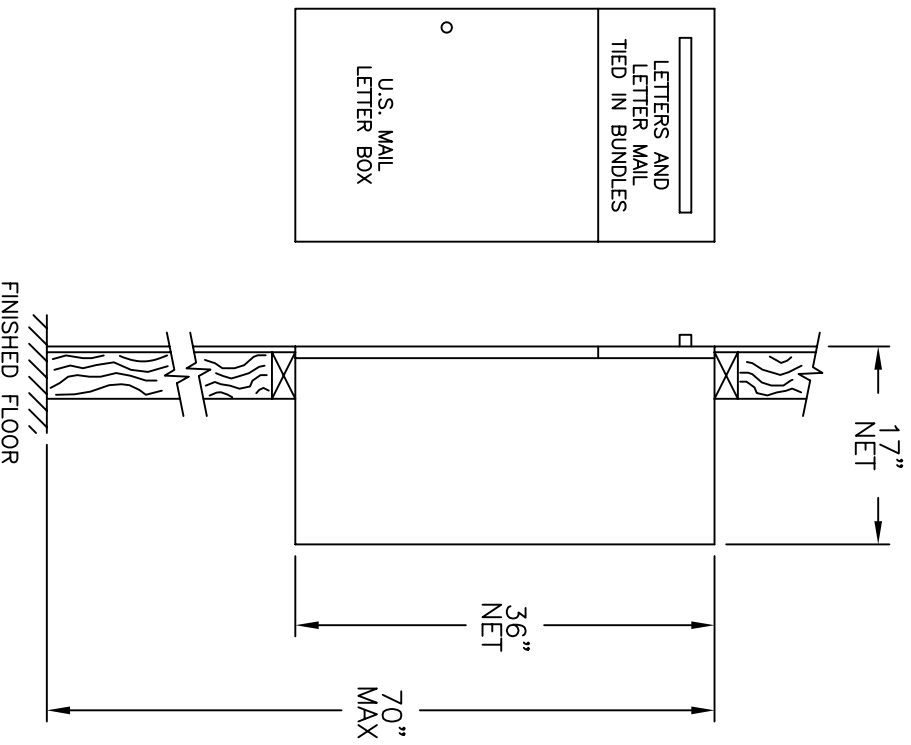

COLLECTION UNIT CCF36RM

AUTH **AF** FLORENCE
MANUFACTURING COMPANY
5935 CORPORATE DRIVE
MANHATTAN KANSAS 66503